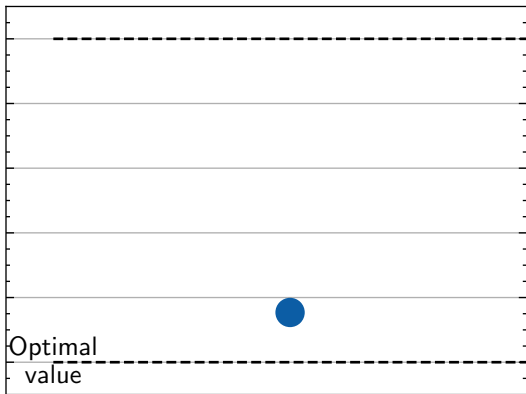

TranslationEditRate

1.0

0.8

0.6

0.4

0.2

0.0

Optimal
value